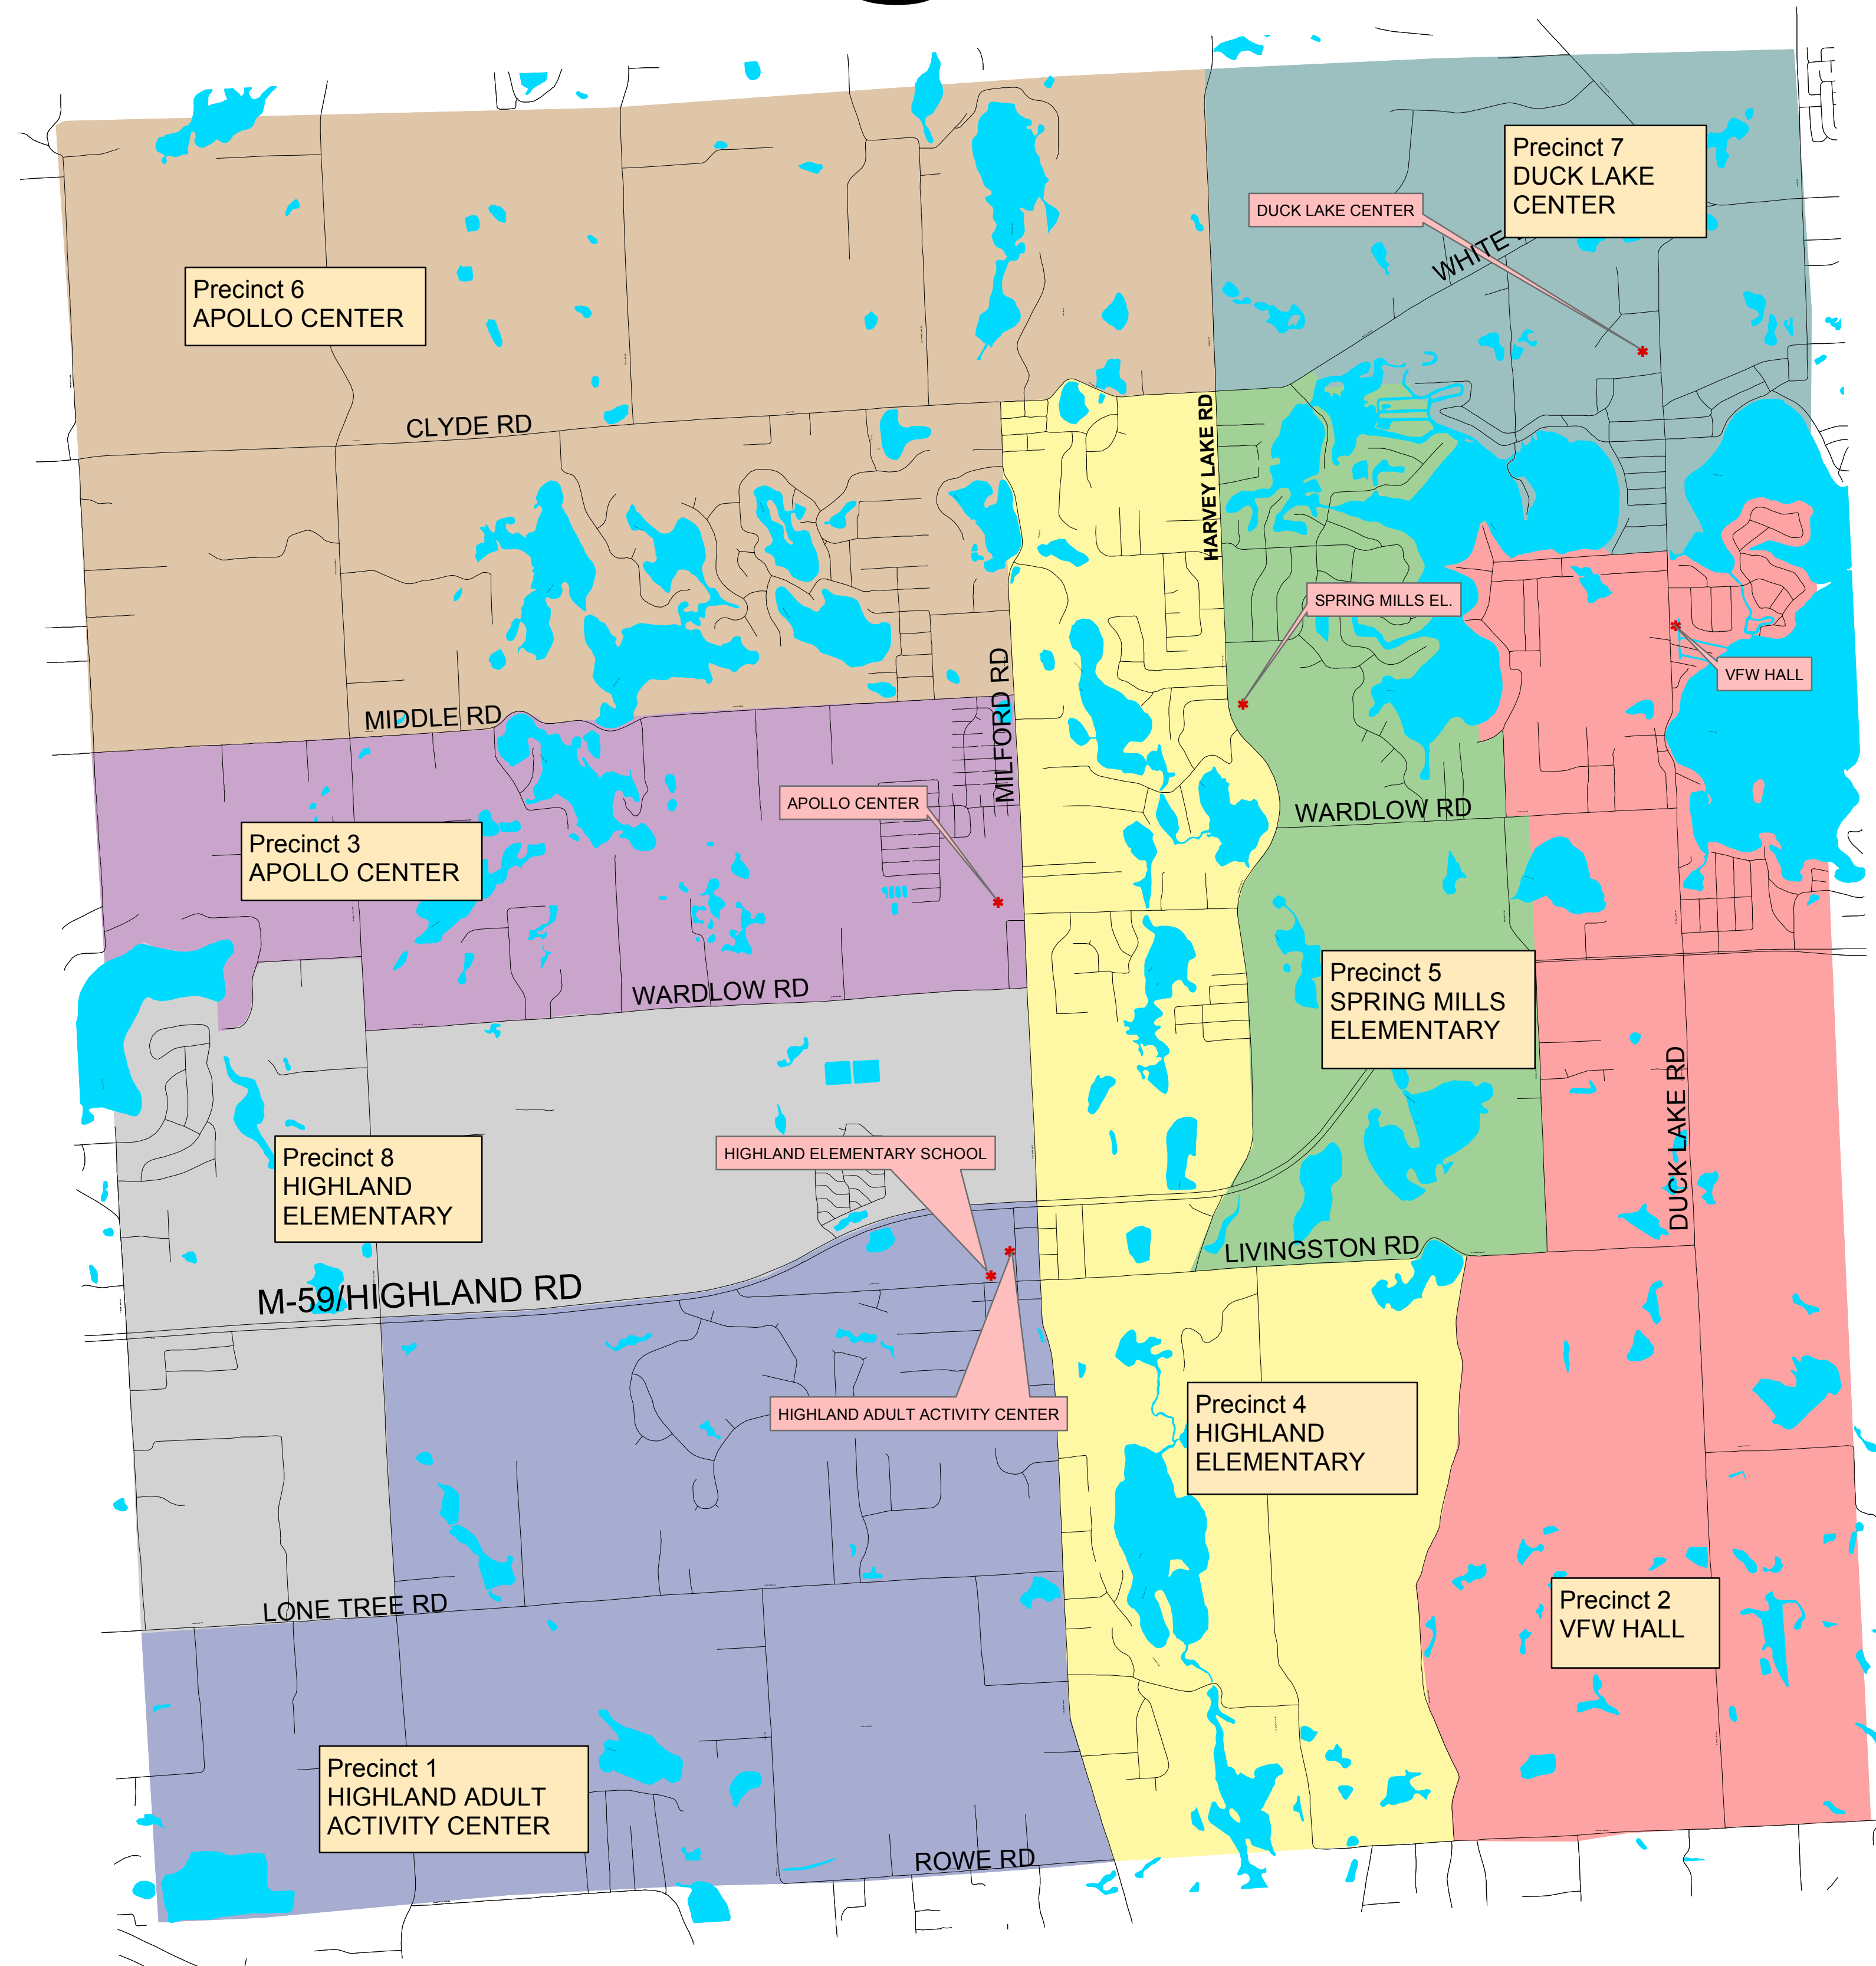

Voting Precincts

Legend

- P1** Precinct 1 votes at Highland Adult Activity Center 209 N. John
- P2** Precinct 2 votes at VFW Hall N. Duck Lake Rd
- P3** Precinct 3 votes at Apollo Center 2029 N. Milford Rd
- P4** Precinct 4 votes at Highland Elementary School 300 W. Livingston Rd
- P5** Precinct 5 votes at Spring Mills Elementary School 3150 Harvey Lake Rd
- P6** Precinct 6 votes at Apollo Center 2029 N. Milford Rd
- P7** Precinct 7 votes at Duck Lake Center 5061 N. Duck Lake Rd.
- P8** Precinct 8 votes at Highland Elementary School 300 W. Livingston Rd.